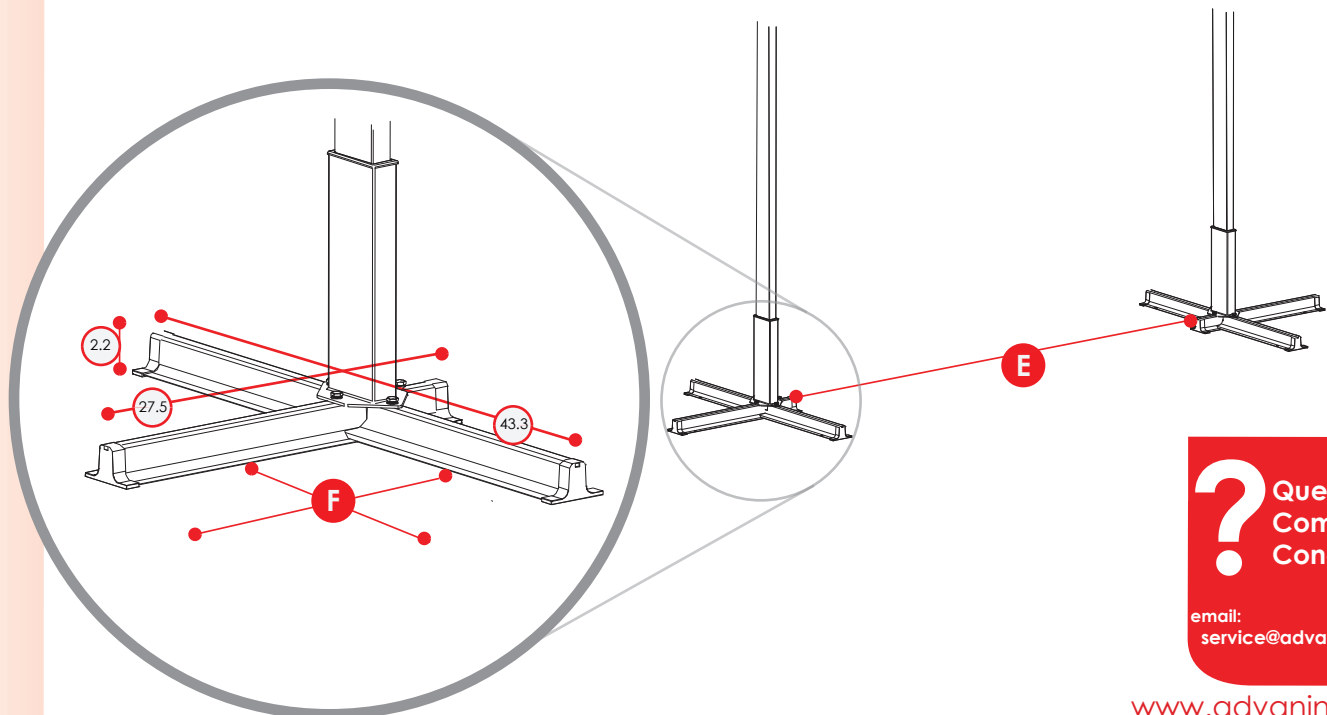

? Questions
Comments
Concerns
email:
service@advaning.com