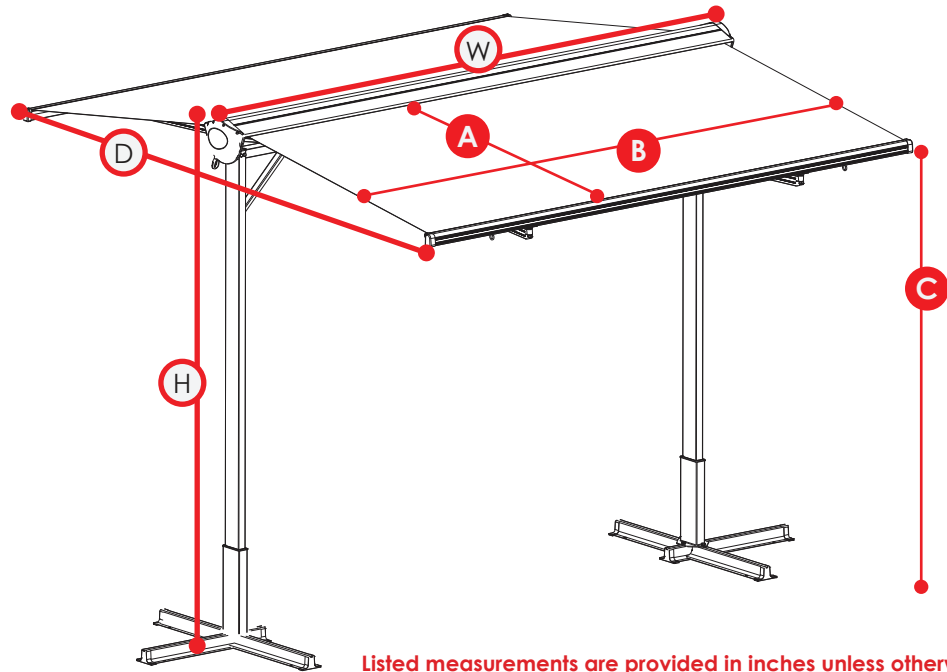

# FS Series Free Standing Awning Dimensions

Listed measurements are provided in inches unless otherwise specified.

Model #	Assembled Product	Single Canopy			Foot Distances	
	DxWxH	A	B	C	E	F
FS1110-A208H FS1110-A118H	120 x 132 x 99	57	124	88	103.5	19.5 x 19.5
FS1410-A208H FS1410-A118H	120 x 175 x 99	57	167	88	149	19.5 x 19.5