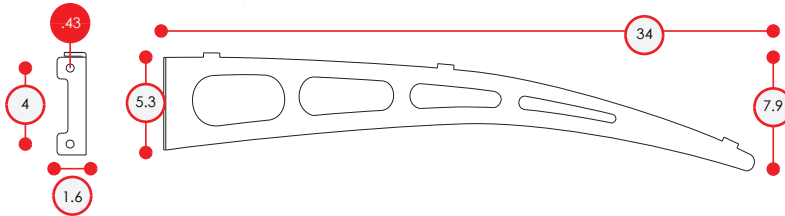

## PA Series Polycarbonate Awning Dimensions

Model #	Unit of Measure	Assembled Product		Polycarbonate Sheet			Bracket	
		DxWxH	DxW	A	Gauge	B	QTY	Gauge
<b>DA4735-PSS1A</b>	inch	<b>35.4 x 47.24 x 7.9</b>	35.8 x 47.2	4	.12	37.5	<b>2</b>	.2
<b>DA4735-PSS2A</b>	mm	<b>900 x 1200 x 200</b>	910 x 1200	102	3	952		5
<b>DA5935-PSS1A</b>	inch	<b>35.4 x 59 x 7.9</b>	35.8 x 59	9.9	.12	37.5	<b>2</b>	.2
<b>DA5935-PSS2A</b>	mm	<b>900 x 1500 x 200</b>	910 x 1500	252	3	952		5
<b>DA7935-PSS1A</b>	inch	<b>35.4 x 78.7 x 7.9</b>	35.8 x 78.7	7	.12	31.5	<b>3</b>	.2
	mm	<b>900 x 2000 x 200</b>	910 x 2000	178	3	800		5
<b>DA9435-PSS1A</b>	inch	<b>35.4 x 94.4 x 7.9</b>	35.8 x 94.4	8.9	.12	37.5	<b>3</b>	.2
	mm	<b>900 x 2400 x 200</b>	910 x 2400	226	3	952		5

Listed measurements are for general reference only. Always consult with a professional installer for advise on installation and hardware requirements. NOTE Data Error ± 7%

Listed measurements are provided in inches unless otherwise specified.