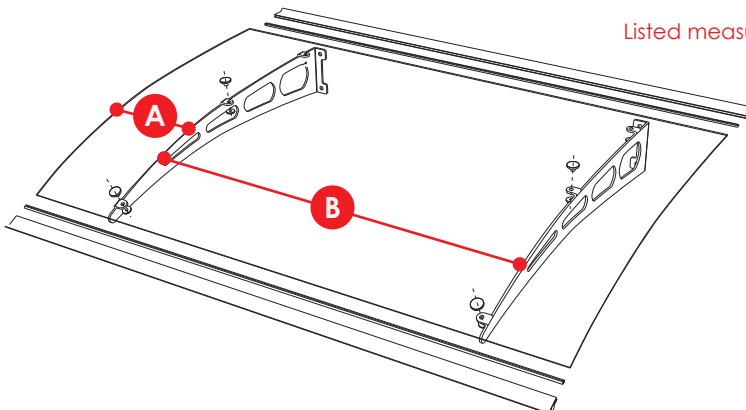

## PA Series Polycarbonate Awning Dimensions

Model #	Unit of Measure	Assembled Product		Polycarbonate Sheet			Bracket	
		DxWxH	DxW	A	Gauge	B	QTY	Gauge
<b>DA4735-PSS1A</b>	inch	<b>35.4 x 47.24 x 7.9</b>	35.8 x 47.2	4	.12	37.5	<b>2</b>	.2
<b>DA4735-PSS2A</b>	mm	<b>900 x 1200 x 200</b>	910 x 1200	102	3	952		5
<b>DA5935-PSS1A</b>	inch	<b>35.4 x 59 x 7.9</b>	35.8 x 59	9.9	.12	37.5	<b>2</b>	.2
<b>DA5935-PSS2A</b>	mm	<b>900 x 1500 x 200</b>	910 x 1500	252	3	952		5
<b>DA7935-PSS1A</b>	inch	<b>35.4 x 78.7 x 7.9</b>	35.8 x 78.7	7	.12	31.5	<b>3</b>	.2
	mm	<b>900 x 2000 x 200</b>	910 x 2000	178	3	800		5
<b>DA9435-PSS1A</b>	inch	<b>35.4 x 94.4 x 7.9</b>	35.8 x 94.4	8.9	.12	37.5	<b>3</b>	.2
	mm	<b>900 x 2400 x 200</b>	910 x 2400	226	3	952		5

Listed measurements are for general reference only. Always consult with a professional installer for advise on installation and hardware requirements. NOTE Data Error ± 7%

Listed measurements are provided in inches unless otherwise specified.