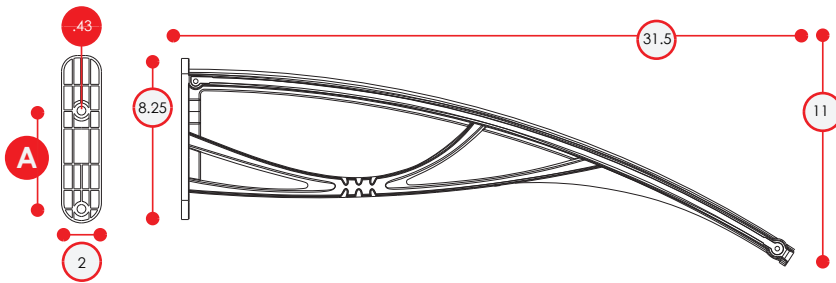

## PN Series Polycarbonate Awning Dimensions

Model #	Unit of Measure	Assembled Product		Polycarbonate Sheet		Bracket		
		DxWxH	DxW	Gauge	QTY	A	B	C
DA4731-PBS1N	inch	31.5 x 47.2 x 11	31 x 44.9	.12	2	4.8	1.8	.68
DA4731-PWS1N	mm	851 x 1200 x 280	785 x 1140	3		123	46	17
DA5531-PBS1N	inch	31.5 x 55 x 11	31 x 52.7	.12	2	4.8	1.8	.68
DA5531-PWS1N	mm	851 x 1400 x 280	785 x 1340	3		123	46	17

Listed measurements are for general reference only. Always consult with a professional installer for advise on installation and hardware requirements. NOTE Data Error ± 7%

Listed measurements are provided in inches unless otherwise specified.