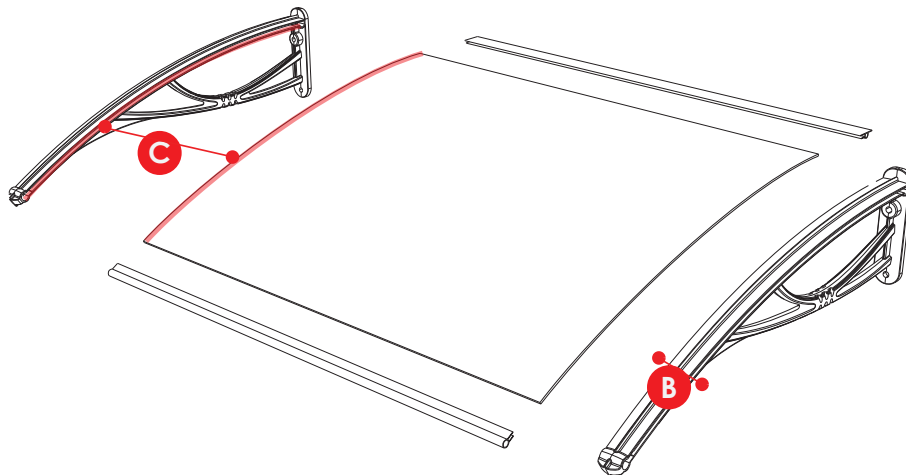

? Questions
Comments
Concerns

email:
service@advaning.com