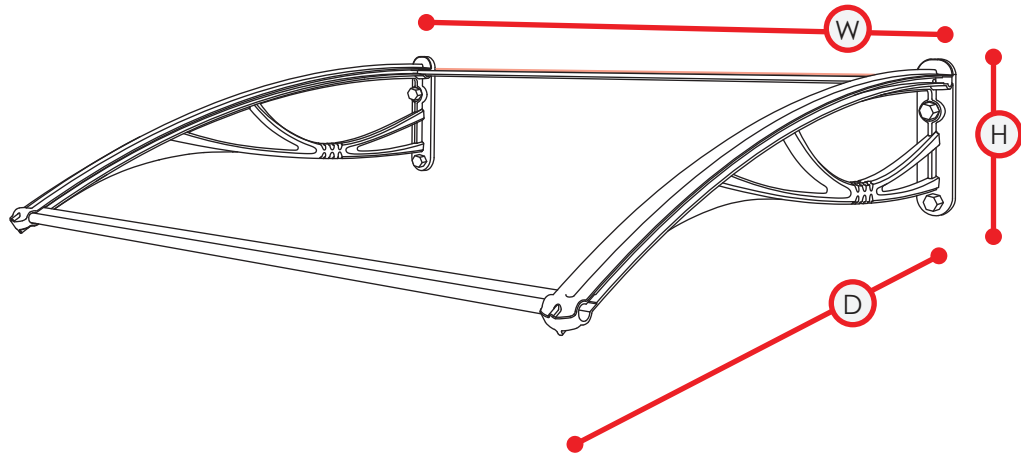

## PN Series Polycarbonate Awning Dimensions

Model #	Unit of Measure	Assembled Product		Polycarbonate Sheet		Bracket		
		DxWxH	DxW	Gauge	QTY	A	B	C
DA4731-PBS1N	inch	31.5 x 47.2 x 11	31 x 44.9	.12	2	4.8	1.8	.68
DA4731-PWS1N	mm	851 x 1200 x 280	785 x 1140	3		123	46	17
DA5531-PBS1N	inch	31.5 x 55 x 11	31 x 52.7	.12	2	4.8	1.8	.68
DA5531-PWS1N	mm	851 x 1400 x 280	785 x 1340	3		123	46	17