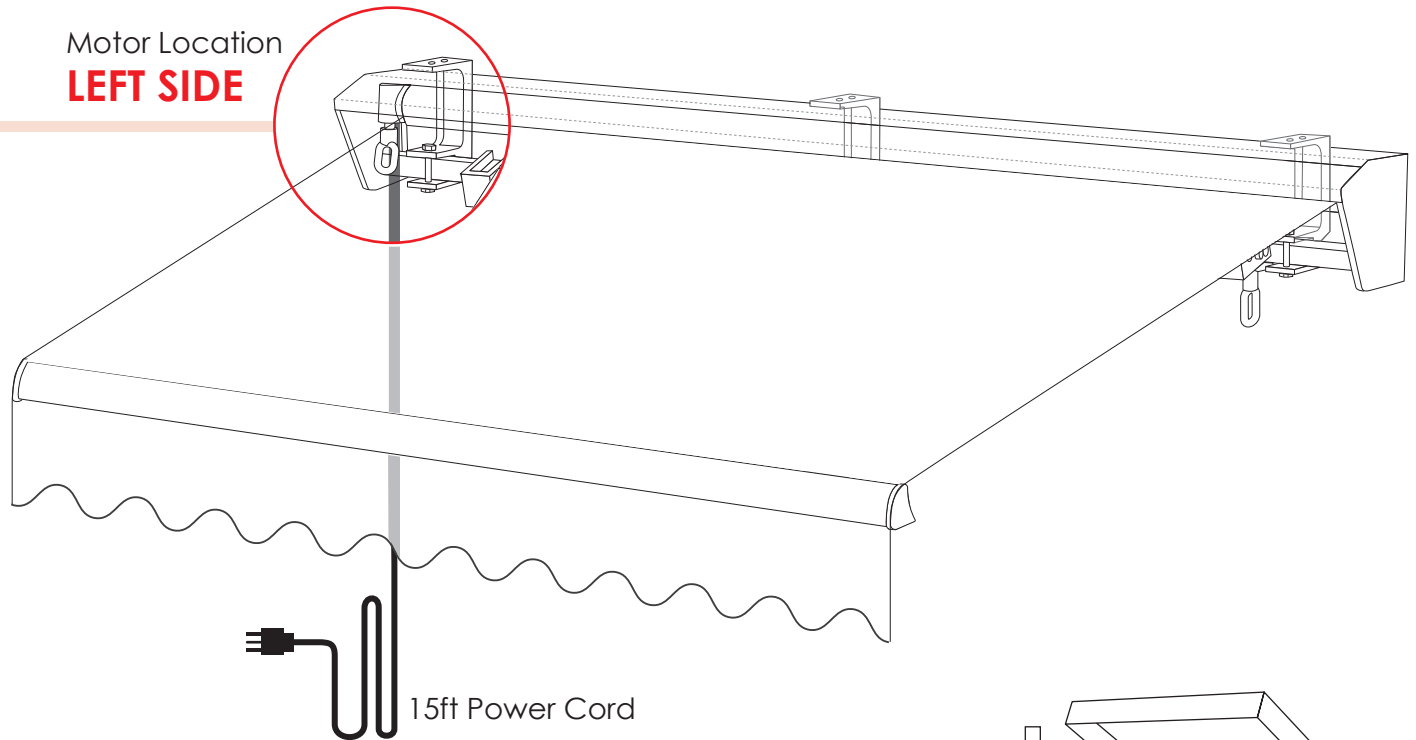

Electric Motorized Retractable Awning Specs.

Drip Loop

GFI Rated
Outdoor Socket

- Always plug into GFI rated outdoor socket and use drip loop to avoid water seepage into electrical socket.
- Use only GFI rated extension cords when needed.