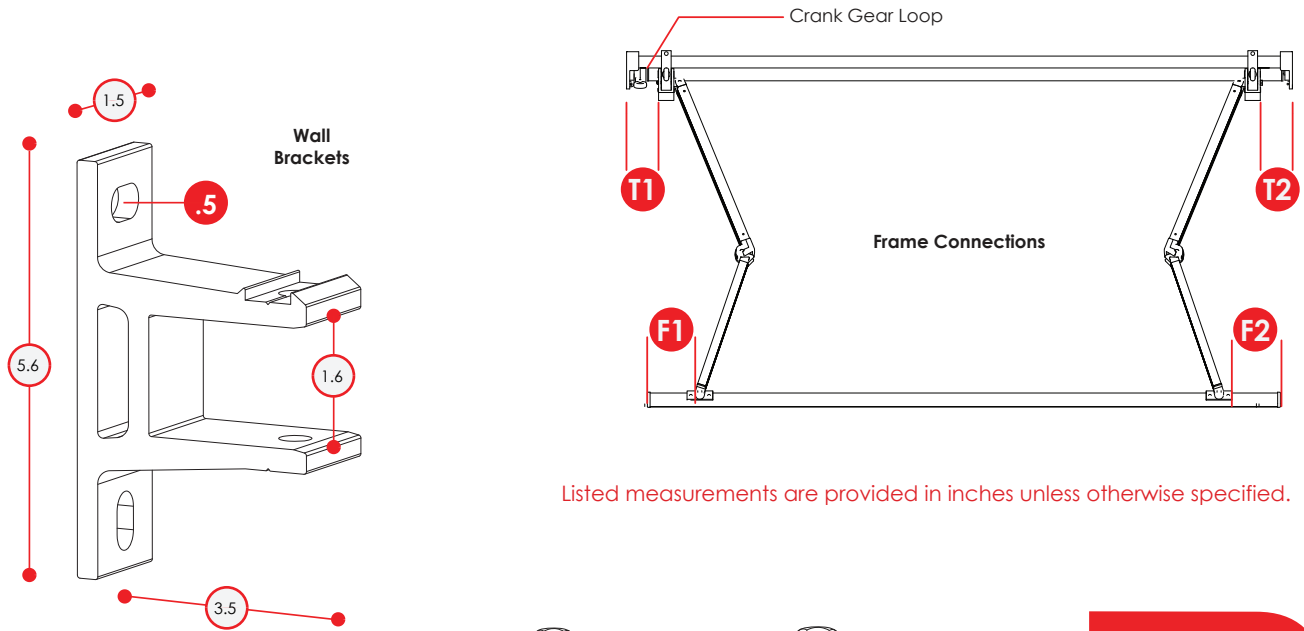

## Slim Gray Series Retractable Awning Dimensions

Operation Type	Size	DxWxH	T1	T2	F1	F2	Weight	Bracket Qty
Manual	12' x 10'	118" x 142" x 13"	5.9"	5.9"	9"	10.2"	87 lbs	3
	14' x 10'	118" x 165" x 13"	13.8"	13.8"	16.9"	18"	97 lbs	3

Listed measurements are for general reference only. Always consult with a professional installer for advise on installation and hardware requirements. NOTE Data Error ± 7%

Listed measurements are provided in inches unless otherwise specified.