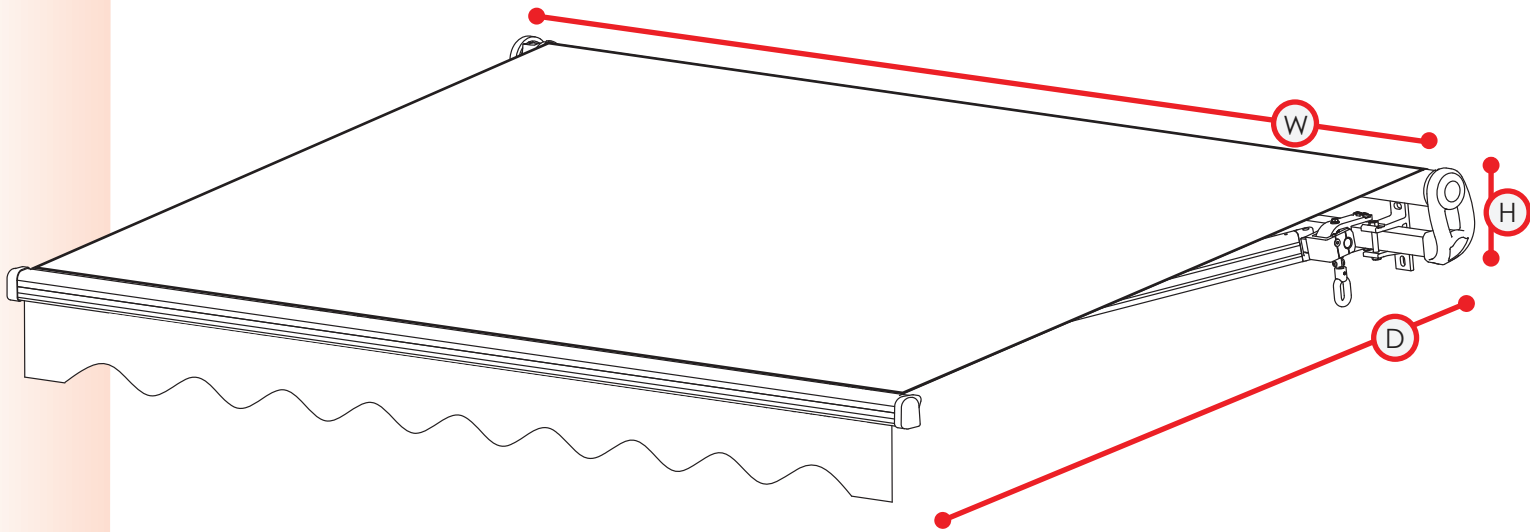

## Slim Gray Series Retractable Awning Dimensions

Operation Type	Size	DxWxH	T1	T2	F1	F2	Weight	Bracket Qty
Manual	12' x 10'	118" x 142" x 13"	5.9"	5.9"	9"	10.2"	87 lbs	3
	14' x 10'	118" x 165" x 13"	13.8"	13.8"	16.9"	18"	97 lbs	3