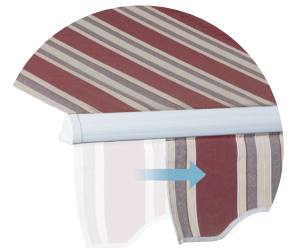

EASY PITCH™ SYSTEM

Easily adjust the canopy's pitch angle with a simple twist of the included hand crank for maximum shade coverage.

TOP QUALITY HARDWARE
Stainless steel 304 architectural paneling and 316 marine grade screws for wood/masonry structural applications

PREMIUM FABRICS
Highly breathable 100% Acrylic fabric offers UV protection without trapping hot air or moisture like vinyl and polyester canopies.

STRONGER COMPONENTS
Retractable arms inlaid with two stainless steel 316-grade cables offer superior corrosion resistance and strength over traditional powder-coated steel cables.