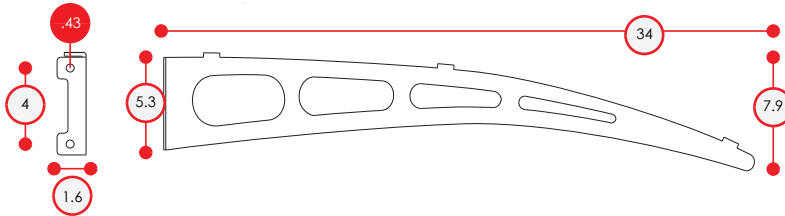

## PA Series Polycarbonate Awning Dimensions

Model #	Unit of Measure	Assembled Product		Polycarbonate Sheet			Bracket	
		DxWxH	DxW	A	Gauge	B	QTY	Gauge
DA4735-PSS1A	inch	35.4 x 47.24 x 7.9	35.8 x 47.2	4	.12	37.5	2	.2
DA4735-PSS2A	mm	900 x 1200 x 200	910 x 1200	102	3	952		5
DA5935-PSS1A	inch	35.4 x 59 x 7.9	35.8 x 59	9.9	.12	37.5	2	.2
DA5935-PSS2A	mm	900 x 1500 x 200	910 x 1500	252	3	952		5
DA7935-PSS1A	inch	35.4 x 78.7 x 7.9	35.8 x 78.7	7	.12	31.5	3	.2
DA7935-PSS2A	mm	900 x 2000 x 200	910 x 2000	178	3	800		5
DA9435-PSS1A	inch	35.4 x 94.4 x 7.9	35.8 x 94.4	8.9	.12	37.5	3	.2
DA9435-PSS2A	mm	900 x 2400 x 200	910 x 2400	226	3	952		5

Listed measurements are for general reference only. Always consult with a professional installer for advise on installation and hardware requirements. NOTE Data Error ± 7%

Listed measurements are provided in inches unless otherwise specified.