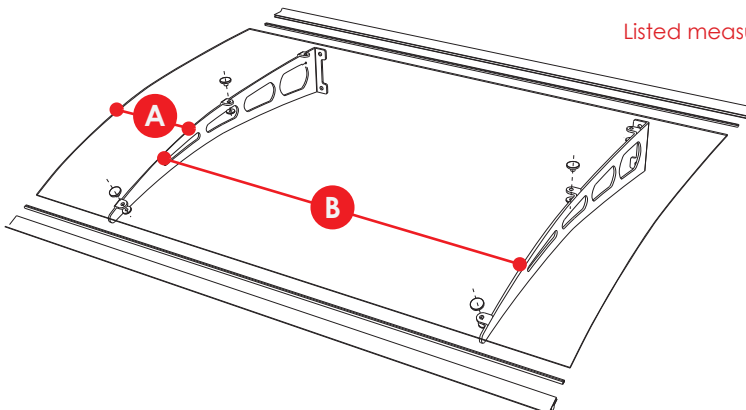

## PA Series Polycarbonate Awning Dimensions

Model #	Unit of Measure	Assembled Product		Polycarbonate Sheet			Bracket	
		DxWxH	DxW	A	Gauge	B	QTY	Gauge
DA4735-PSS1A	inch	35.4 x 47.24 x 7.9	35.8 x 47.2	4	.12	37.5	2	.2
DA4735-PSS2A	mm	900 x 1200 x 200	910 x 1200	102	3	952		5
DA5935-PSS1A	inch	35.4 x 59 x 7.9	35.8 x 59	9.9	.12	37.5	2	.2
DA5935-PSS2A	mm	900 x 1500 x 200	910 x 1500	252	3	952		5
DA7935-PSS1A	inch	35.4 x 78.7 x 7.9	35.8 x 78.7	7	.12	31.5	3	.2
DA7935-PSS2A	mm	900 x 2000 x 200	910 x 2000	178	3	800		5
DA9435-PSS1A	inch	35.4 x 94.4 x 7.9	35.8 x 94.4	8.9	.12	37.5	3	.2
DA9435-PSS2A	mm	900 x 2400 x 200	910 x 2400	226	3	952		5

Listed measurements are for general reference only. Always consult with a professional installer for advise on installation and hardware requirements. NOTE Data Error ± 7%

Listed measurements are provided in inches unless otherwise specified.